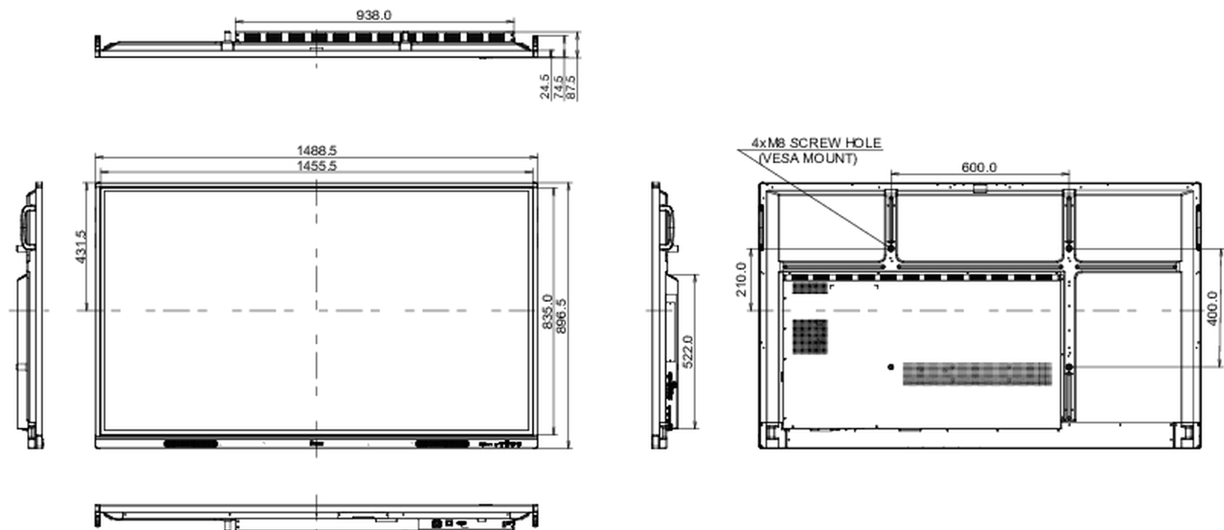

## 10 DIMENSIONS / WEIGHT

<b>Product dimensions W x H x D</b>	1488.5 x 896.5 x 87.5mm
<b>Box dimensions W x H x D</b>	1628 x 1005 x 208mm
<b>Weight (without box)</b>	35kg
<b>Weight (with box)</b>	44.7kg
<b>EAN code</b>	4948570123698