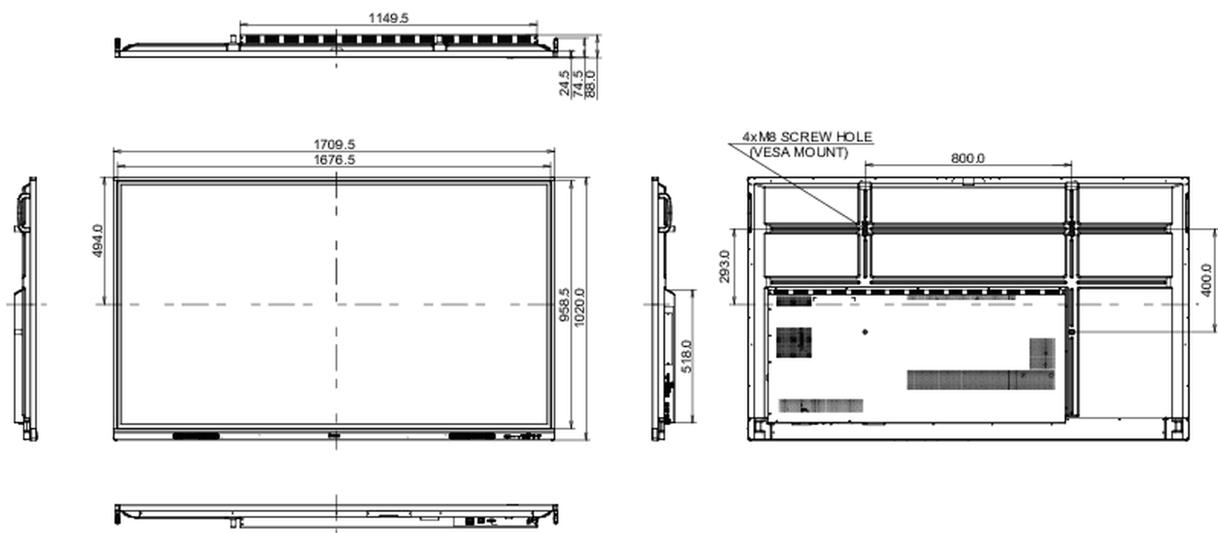

10 DIMENSIONS / WEIGHT

Product dimensions W x H x D	1709 x 1020 x 88mm
Box dimensions W x H x D	1863 x 1140 x 225mm
Weight (without box)	47kg
Weight (with box)	60.6kg
EAN code	4948570121847

All trademarks and registered trademarks acknowledged. E & O E. Specification subject to change without notice. All LCD's comply with ISO-9241-307:2008 in connection with pixel defects.